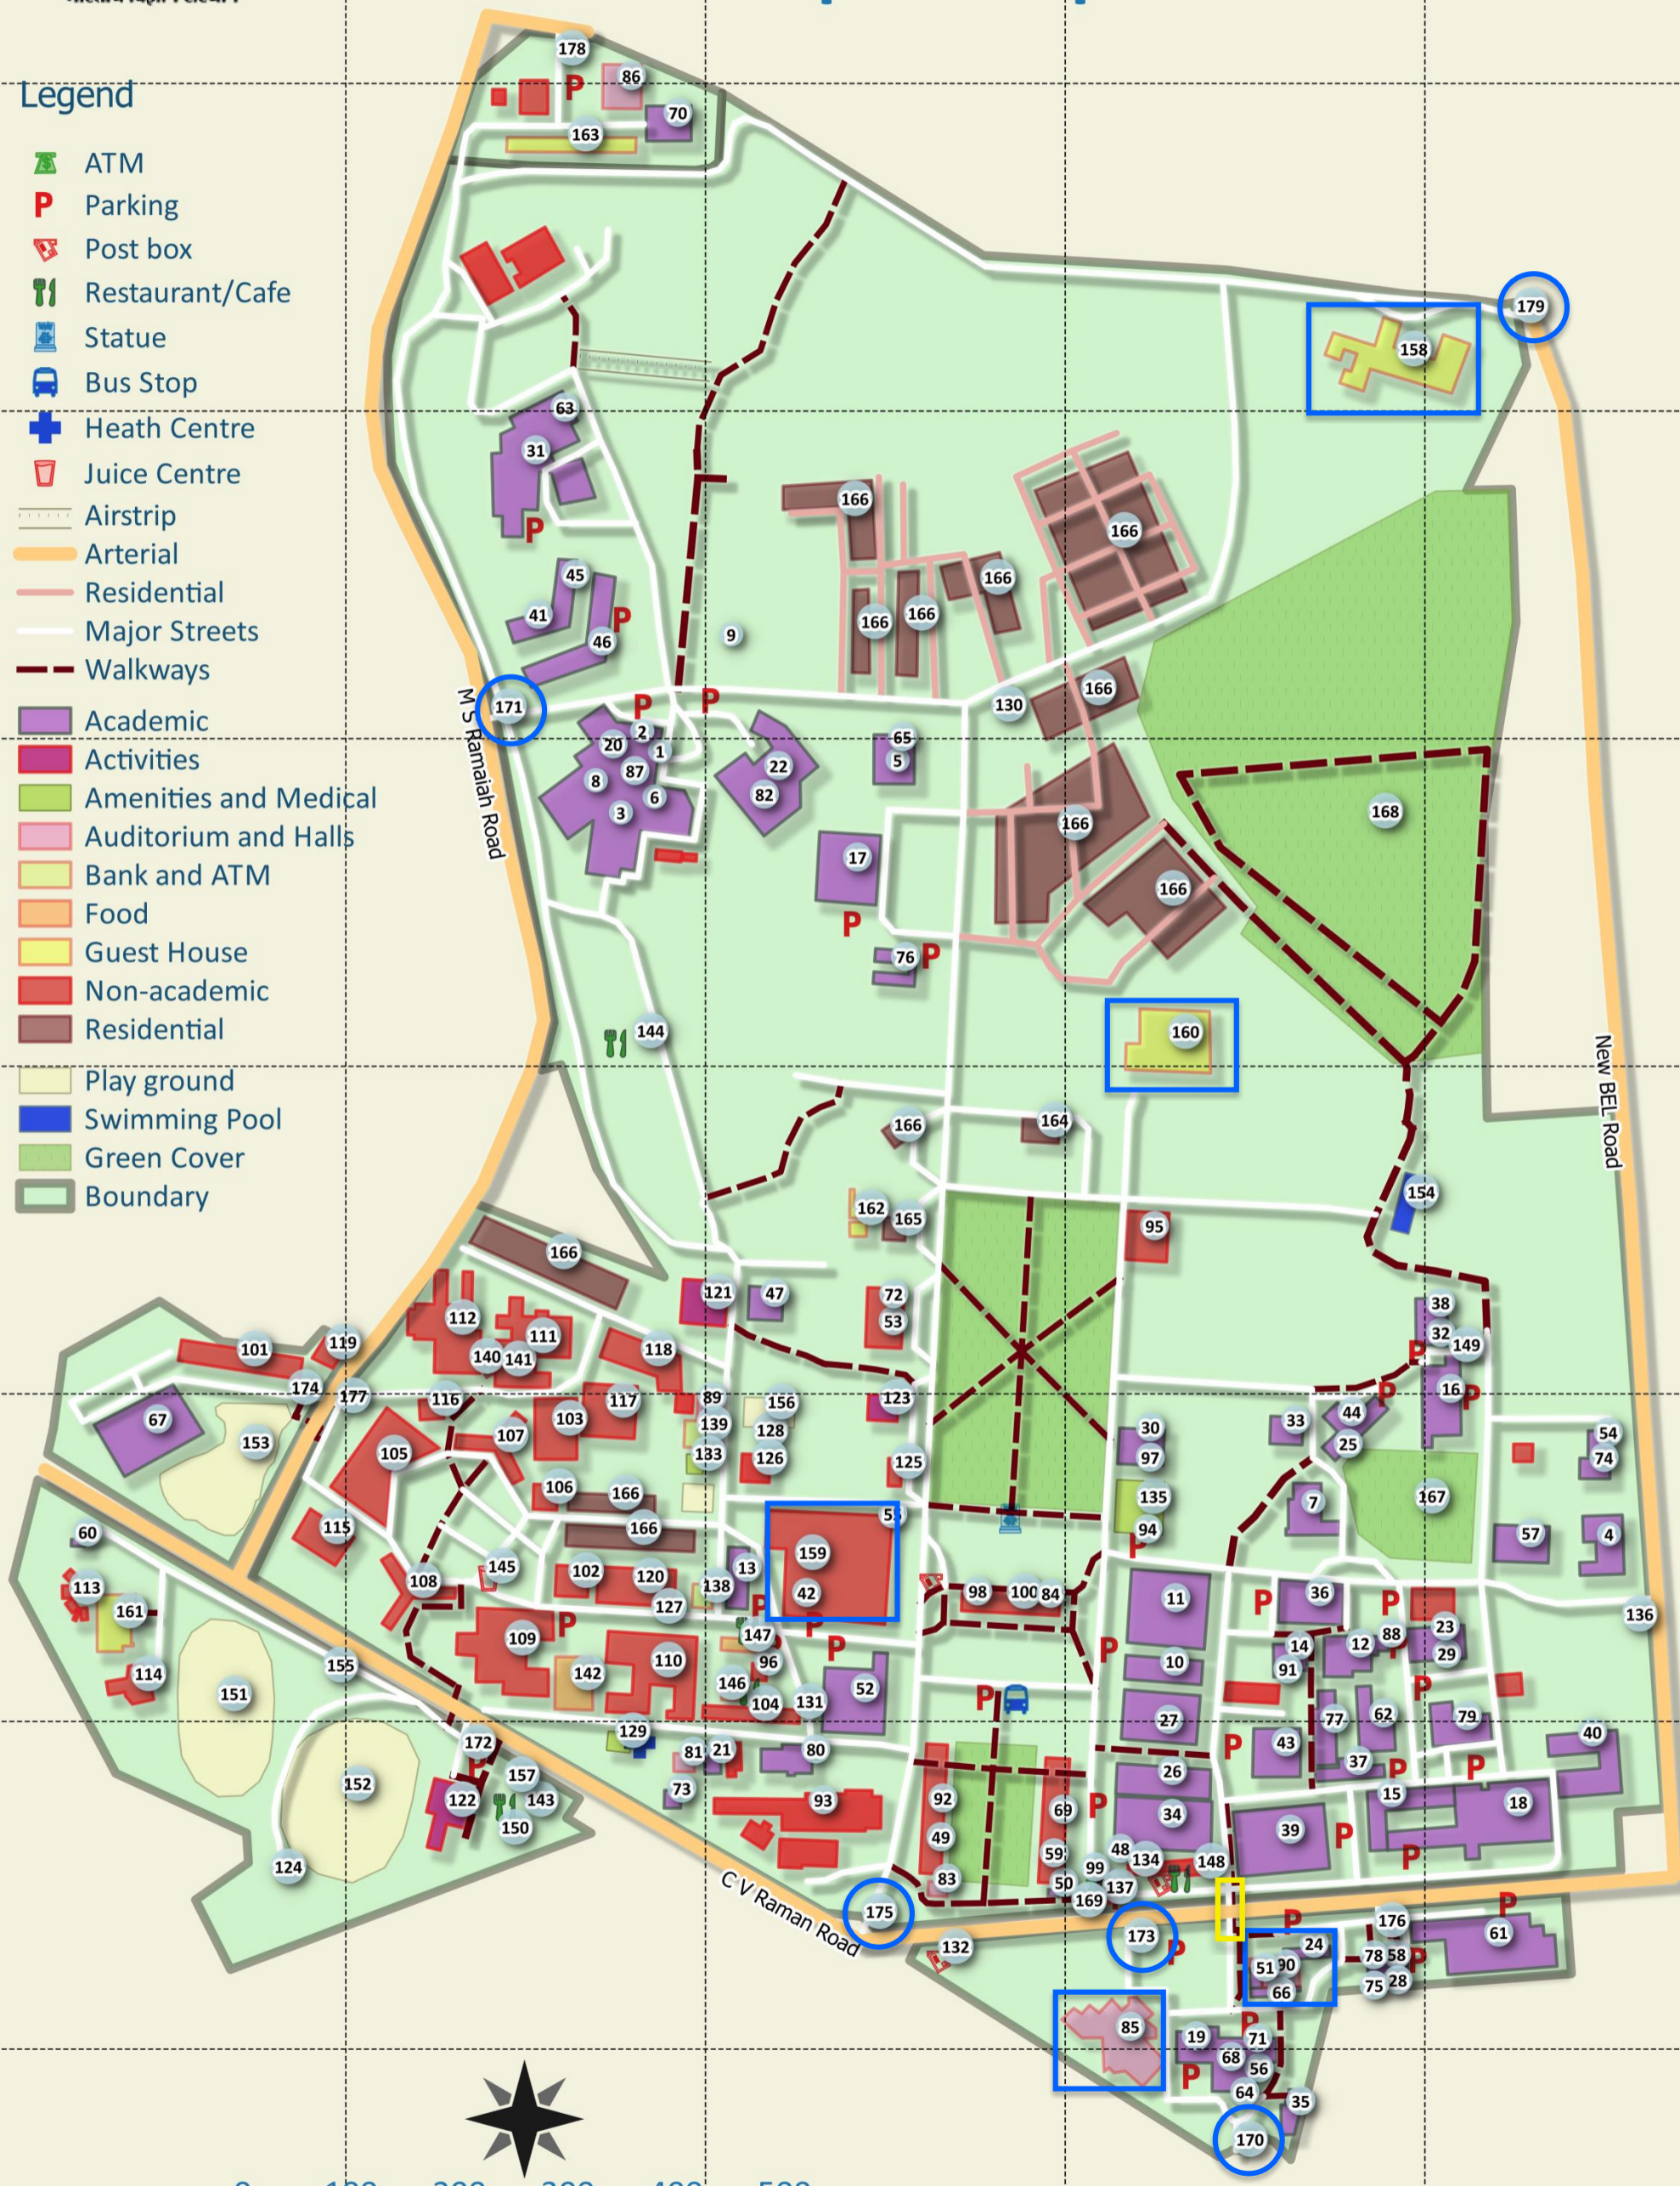

Indian Institute of Science (IISc) Campus Map

Legend

- ATM
- Parking
- Post box
- Restaurant/Cafe
- Statue
- Bus Stop
- Health Centre
- Juice Centre
- Airstrip
- Arterial
- Residential
- Major Streets
- Walkways
- Academic
- Activities
- Amenities and Medical
- Auditorium and Halls
- Bank and ATM
- Food
- Guest House
- Non-academic
- Residential
- Play ground
- Swimming Pool
- Green Cover
- Boundary